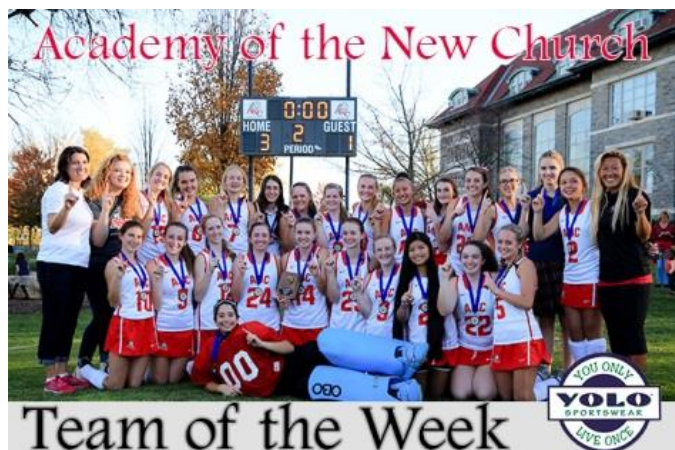

Team of the WEEK: Academy of the New Church

for games October 26 – November 1, 2015

Our team of the week is Academy of the New Church, whose 9-0 league record (15-2-1 overall) doesn't do justice to their strengths as a program. ANC won the Friends League title last week – for the fourth consecutive year -- under Head Coach Whin Sylla Brown, who is assisted this season by Sarah Waelchli.

Sylla attributes her team's success to mental toughness, saying: "Our senior class has a strong mindset and are able to not let their emotions get in the way of their play. They get down to business and get the job done."

Coach Sylla continues: "Another key component is the love that they have for each other. They are extremely supportive, even during the difficult and frustrating games. They never yell at each other or bring each other down. Instead, they encourage, support and love each other."

This philosophy was captured by a quote the ANC team embraced this year: "Our Team, Our Dream." Sylla commented that the team's dream was to win the Friends League Championship four years in a row, and it took love and collaboration to accomplish this mission together. The team's sights are now set on a new mission: "getting as far as we can in the PAISAA Tournament." (beginning November 14)

It won't hurt that ANC has two players committed to college - Chelsea Duggan to the University of Pennsylvania and Kyla Rogers to Merrimack College. Coach Sylla said that these "two very strong and skilled players who have been playing club since they were in 5th grade... helped the team during our season."

But as we all know, it takes more than two players to build a successful program like ANC for four years and counting. The ANC roster includes: Kyla Rogers, Chelsea Duggan, Susan Scappatura, Aubrey Asplundh, Helen Bochneak, Brittany Gunther, Samantha Hill, Zia Cooper, Emily Cooper, Rachel Fink, Caitlin Irwin, Emma Reuter, Ellie Taylor, Isabella DeMaria, and Caroline O'Hagan. ANC's squad is rounded out by JV members Maggie McCabe, Rayna Synnesvedt, Anji Cooper, Maura Crotty, Faith Treacy, Lauren Ball, Fiona Hogan, Dara Rogers, and Waverly Wadsworth.

Philafieldhockey.com Team of the Week sponsored by:

[Click here for the YOLO Sportsweare website.](#)